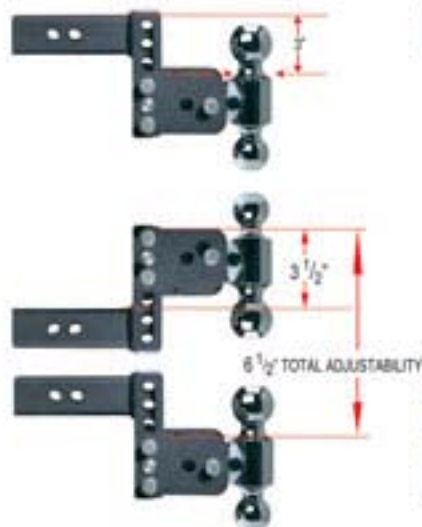

Model 6

Part Numbers

TS10033B

TS10035B

TS10047B

Tow & Stow Adjustments

3" Drop

3 1/2" Rise

6 1/2" Total Vertical Adjustment

Model 8

Part Numbers

TS10037B

TS10038B

TS10048B

Tow & Stow Adjustments

5" Drop

5 1/2" Rise

10 1/2" Total Vertical Adjustment

Model 10

Part Numbers

TS10040B

TS10049B

Tow & Stow Adjustments

7" Drop

7 1/2" Rise

14 1/2" Total Vertical Adjustment