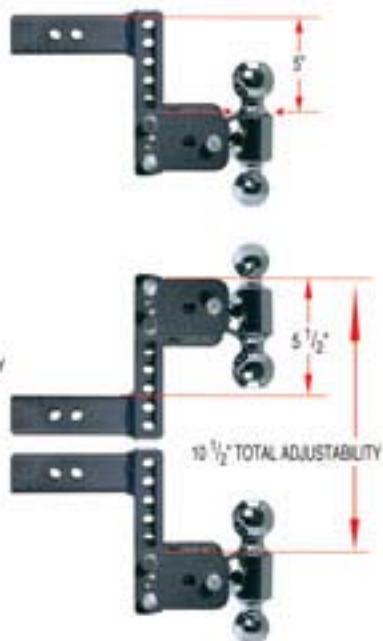

Model 6

Part Numbers

TS10033B

TS10035B

TS10047B

Tow & Stow Adjustments

3" Drop

3 1/2" Rise

6 1/2" Total Vertical Adjustment

Model 8

Part Numbers

TS10037B

TS10038B

TS10048B

Tow & Stow Adjustments

5" Drop

5 1/2" Rise

10 1/2" Total Vertical Adjustment

Model 10

Part Numbers

TS10040B

TS10049B

Tow & Stow Adjustments

7" Drop

7 1/2" Rise

14 1/2" Total Vertical Adjustment